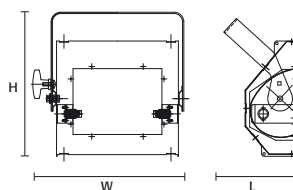

CYC LITE 500w - Model 53-70

L	242mm. (9.53")
W	300 mm. (11.80")
H	105mm. (4.13")
kg	2.8kg. (6.17 Lbs.)
	280x350x150mm. (10.24"x13.78"x5.90")

SUPPLIED WITH:

- Color frame
- Safety screen
- 2 m. Power supply cable
- R-7s lampholders

- Two versions available Cyc Lite 500w and 1000w.
- Special designed reflectors with bright aluminium finish.
- Safety screen.

PHOTOMETRIC DATA CYC LITE 1000w

LAMPS CYC LITE 1000w

CODE	W	V	SOCKET	K°
P2/10	625	230	R7-s	3200
P2/7	1000	230	R7-s	3200
P2/12	1250	120	R7-s	3200
FFT	1000	120	R7-s	3200

CYC LITE 1000w - Model 53-72

L	280 (11.02")
W	950 (15.35")
H	165 (6.50")
kg	5.4 (17.9 Lbs.)
	300(11.80")x450(17.72")x200(7.87")

- These equipments comply with all applicable European directives and safety standards