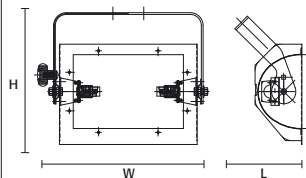

CYCLORAMA LIGHTING

CYC LITE 500w | CYC LITE 1000w

Model 53-70 | Model 53-72

■ CYC Lite 1000w

■ CYC Lite 500w

PHOTOMETRIC DATA CYC LITE 500w

LAMPS CYC LITE 500w

CODE	W	V	SOCKET	K°
K9	300	230	R7-s	2900
K1	500	230	R7-s	2900
K1	500	120	R7-s	2900
FDN	500	120	R7-s	3200

CYC LITE 500w - Model 53-70

L	242mm. (9.53")
W	300 mm. (11.80")
H	105mm. (4.13")
kg	2.8kg. (6.17 Lbs.)
	280x350x150mm. (10.24"x13.78"x5.90")

SUPPLIED WITH:

- Color frame
- Safety screen
- 2 m. Power supply cable
- R-7s lampholders

CYC LITE 1000w - Model 53-72

L	280 (11.02")
W	950 (15.35")
H	165 (6.50")
kg	5.4 (17.9 Lbs.)
	300(11.80")x450(17.72")x200(7.87")

- These equipments comply with all applicable European directives and safety standards