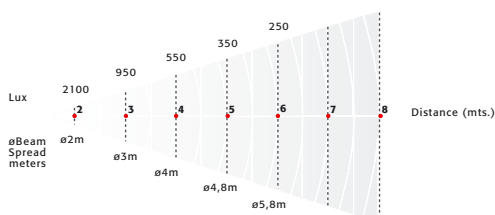

CYCLORAMA LIGHTING

CYC LITE 500w | CYC LITE 1000w

Model 53-70 | Model 53-72

■ CYC Lite 1000w

■ CYC Lite 500w

PHOTOMETRIC DATA CYC LITE 500w

LAMPS CYC LITE 500w

CODE	W	V	SOCKET	K°
K9	300	230	R7-s	2900
K1	500	230	R7-s	2900
K1	500	120	R7-s	2900
FDN	500	120	R7-s	3200

CYC LITE 500w - Model 53-70

L	242mm. (9.53")
W	300 mm. (11.80")
H	105mm. (4.13")
kg	2.8kg. (6.17 Lbs.)
	280x350x150mm. (10.24"x13.78"x5.90")

SUPPLIED WITH:

- Color frame
- Safety screen
- 2 m. Power supply cable
- R-7s lampholders