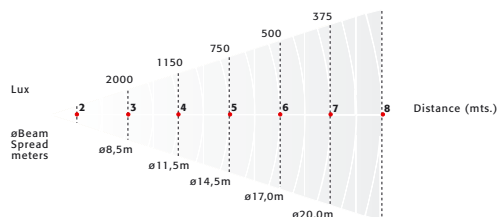

PHOTOMETRIC DATA CYC LITE 1000w

LAMPS CYC LITE 1000w

CODE	W	V	SOCKET	K°
P2/10	625	230	R7-s	3200
P2/7	1000	230	R7-s	3200
P2/12	1250	120	R7-s	3200
FFT	1000	120	R7-s	3200